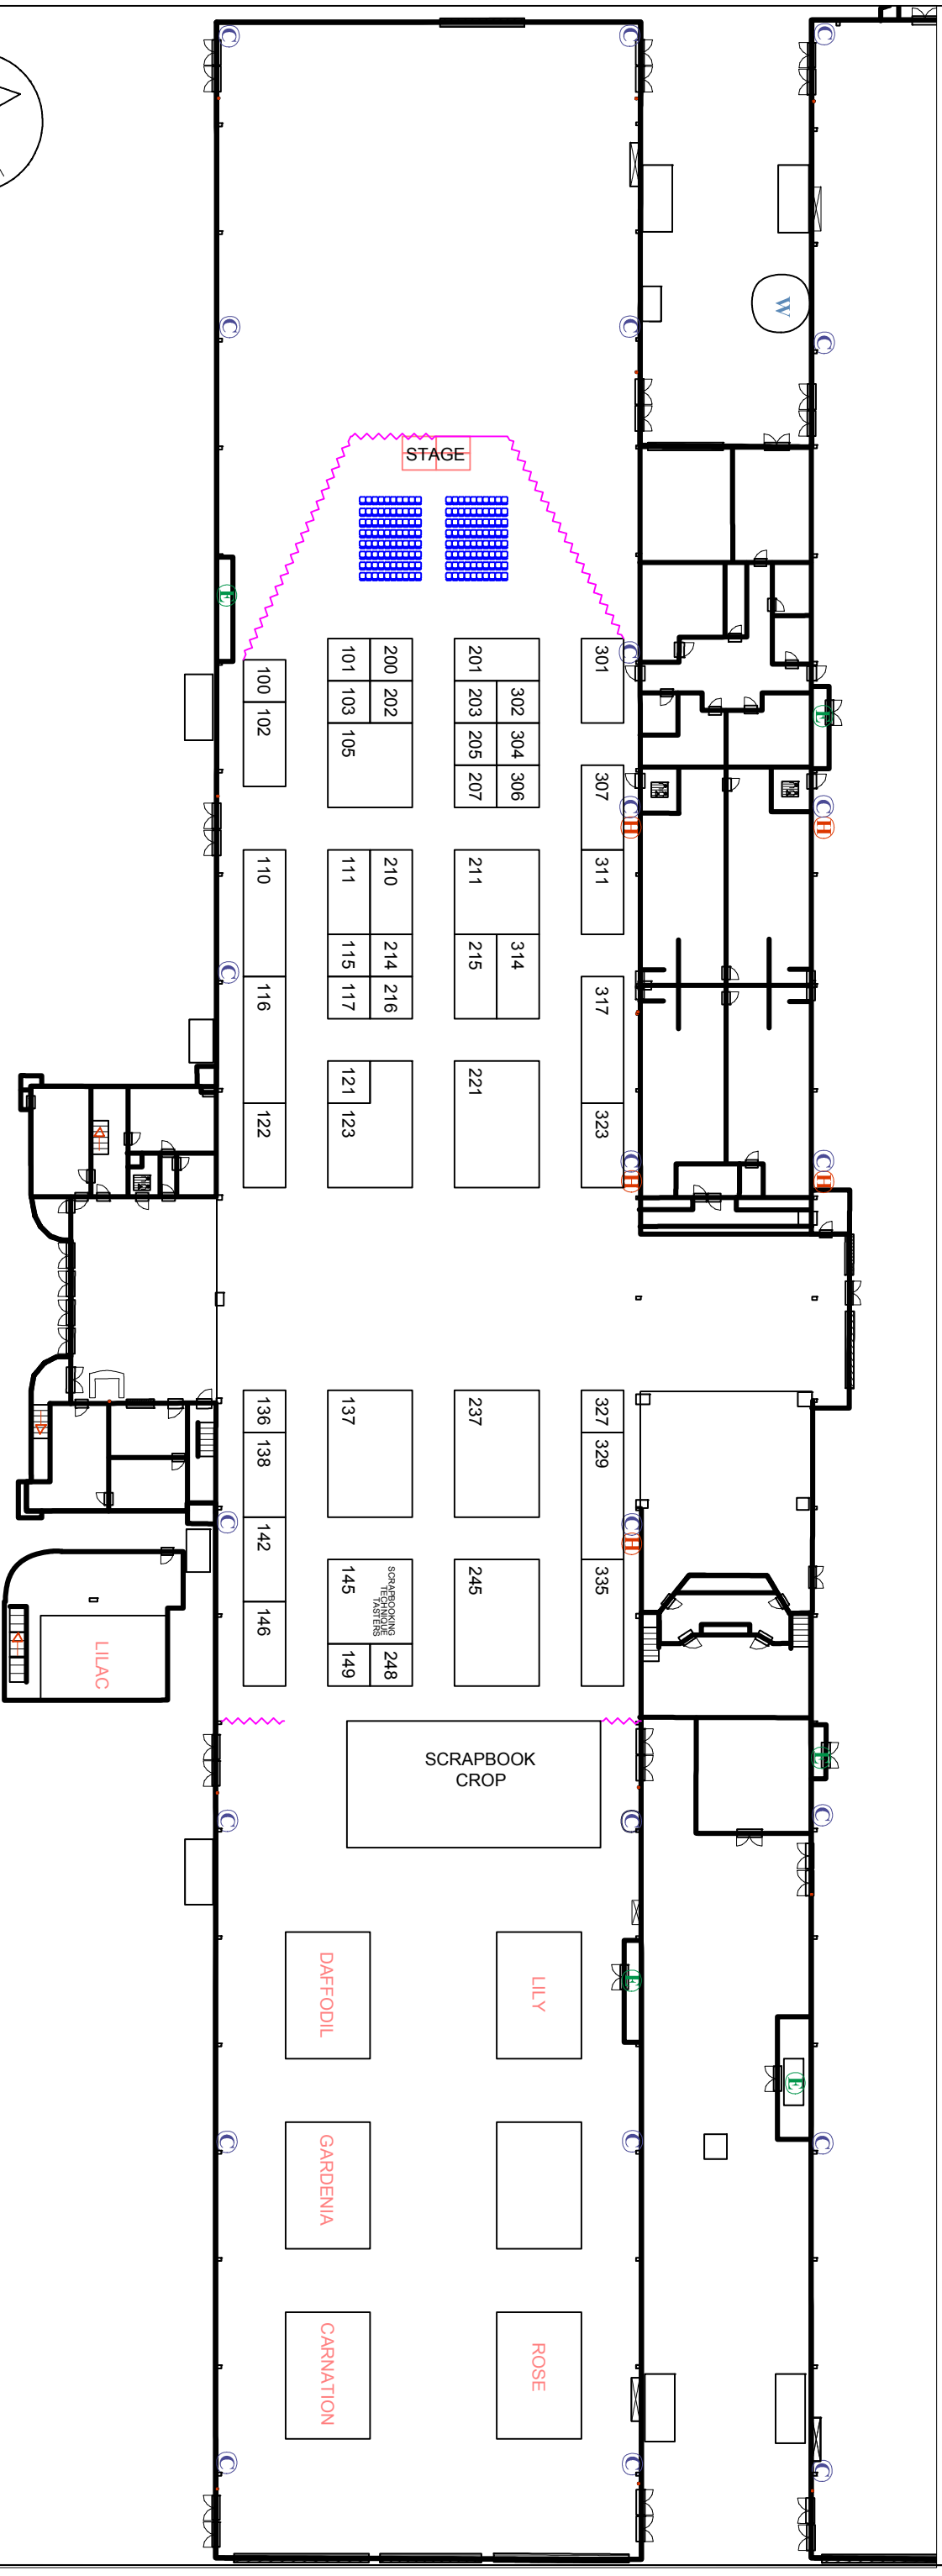

CREATIVE STITCHES AND CRAFTING ALIVE 2016

MARCH 24-25, 2017

Tradex - Abbotsford, BC

Aisle Size: as noted
Booth Size: 10'x10'